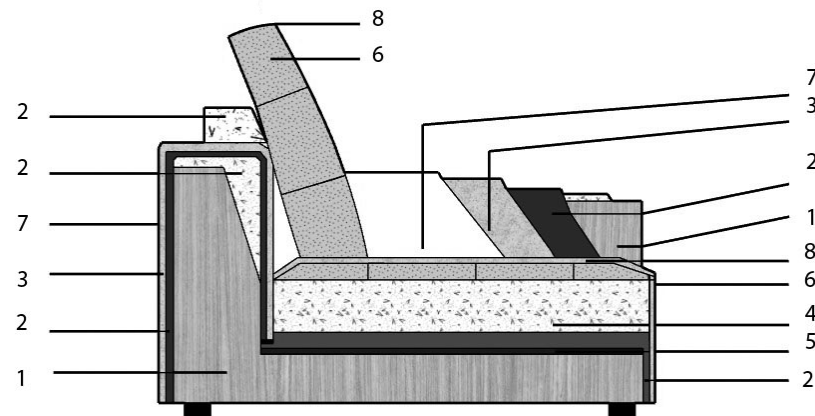

SECCIÓN MODELO :

1. 1: Estructura madera.
2. 2: Poliuretano (libre Cfc ´s) en estructura diferentes densidades superior a 30kg.
3. 3: Fibra Poliester.
4. 4: Poliuretano (libre Cfc ´s) asiento 55k HR diferentes durezas.
5. 5: Suspensión mediante cinchas 80 mm entrecruzadas
6. 6: Pluma blanca esterilizada y fibra al 50%
7. 7: Forro estructura velour foamizado.
8. 8: Forro cojines anti-pluma blanco.

1. 1: Wooden structure.
2. 2: Polyurethane (Cfc-free) in different densities different densities higher than 30kg.
3. 3: Polyester fibre.
4. 4: Polyurethane (Cfc's free) 55k HR seat. different hardnesses.
5. 5: Suspension by means of 80 mm webbing crisscrossed
6. 6: Sterilised white feather and 50% fibre.
7. 7: Foamised velour structure lining.
8. 8: White anti-feather cushion lining.

Programa completo CALM :

Sofá 2 brazos _ sofa 2 armrest

longitud/length	268	248	228	208	188
alto/high	87	87	87	87	87
prof./depth	107	107	107	107	107

Sofá 1 brazo _ sofa 1 armrest

longitud/length	240	220	200	180
alto/high	87	87	87	87
prof./depth	107	107	107	107

Sofá 1 brazo COMO RESPALDO _ sofa 1 armrest like back

longitud/length	240	220	200	180
alto/high	87	87	87	87
prof./depth	107	107	107	107

Sofá SIN brazos _ sofa without armrest

longitud/length	212	192	172	152
alto/high	87	87	87	87
prof./depth	107	107	107	107

Modulos SIN brazos 1 cojin de asiento _ sofa without armrest 1 seat

longitud/length	132	106	96	86	76
alto/high	87	87	87	87	87
prof./depth	107	107	107	107	107

Modulos 1 brazo 1 cojin de asiento _ modules 1 armrest 1 seat

longitud/length	160	134	124	114	104
alto/high	87	87	87	87	87
prof./depth	107	107	107	107	107

Rincón _ corner

longitud/length	107
alto/high	87
prof./depth	107

Pouff _ pouff

longitud/length	107	107	70
alto/high	41	41	41
prof./depth	107	70	70

TERMINAL 1 cojin de asiento _ terminal 1 seat

longitud/length	194	174	154
alto/high	87	87	87
prof./depth	107	107	107

Modulos 1 brazo 1 cojin de asiento _ modules 1 armrest 1 seat

longitud/length	220	200	180
alto/high	87	87	87
prof./depth	107	107	107