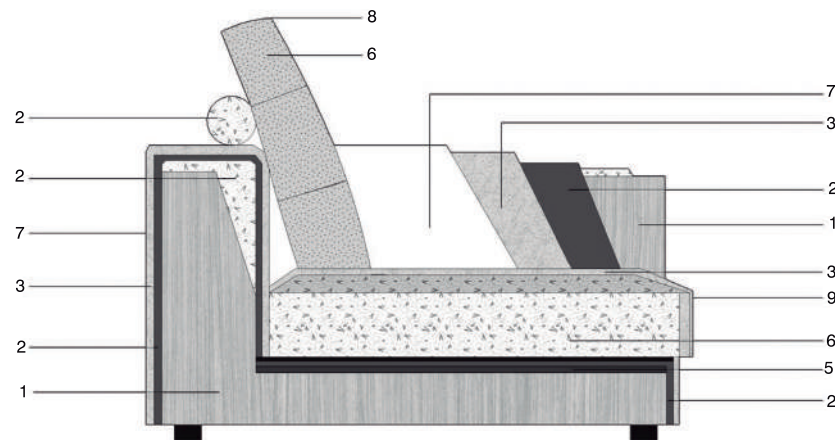

SECCIÓN MODELO :

1. 1: Estructura madera.
  2. 2: Poliuretano (libre Cfc 's) en estructura diferentes densidades superior a 30kg.
  3. 3: Fibra Poliester.
  4. 4: Poliuretano (libre Cfc 's) asiento 35k HR diferentes durezas.
  5. 5: Suspension mediante cinchas 80 mm entrecruzadas
  6. 6: Pluma blanca esterilizada y fibra al 50%
  7. 7: Forro estructura velour foamizado.
  8. 8: Forro cojines antipluma blanco.
  9. 9: Funda interior cojin asiento en textil no tejido.
1. 1: Wooden structure.
  2. 2: Polyurethane (Cfc-free) in different densities different densities higher than 30kg.
  3. 3: Polyester fibre.
  4. 4: Polyurethane (Cfc's free) seat 35k HR different hardnesses.
  5. 5: Suspension by means of 80 mm webbing crisscrossed
  6. 6: Sterilised white feather and 50% fibre.
  7. 7: Foamised velour structure lining.
  8. 8: White anti-feather cushion lining.
  9. 9: Inner seat cushion cover in non-woven textile.

Programa completo SQUARE :

Sofá con 2 brazos en 2 piezas _ sofa 2 armrest 2 pieces

		longitud/length	368	328	288
		alto/high	60	60	60
		prof./depth	105	105	105

Módulo rincón _ corner module

		longitud/length	105
		alto/high	60
		prof./depth	105

Sofá 2 brazos _ sofa 2 armrest

		longitud/length	288	268	248	228	208	188
		alto/high	60	60	60	60	60	60
		prof./depth	105	105	105	105	105	105

Módulo fondo 120 sin brazos _ module depth 120

		longitud/length	100	80
		alto/high	60	60
		prof./depth	120	120

Sofá 1 brazo _ sofa 1 armrest

		longitud/length	264	244	224	204	184	164
		alto/high	60	60	60	60	60	60
		prof./depth	105	105	105	105	105	105

Módulo fondo 120 1 brazo _ module depth 120

		longitud/length	124	104
		alto/high	60	60
		prof./depth	120	120

Sofá sin brazo _ sofa without armrest

		longitud/length	240	220	200	180	160	140
		alto/high	60	60	60	60	60	60
		prof./depth	105	105	105	105	105	105

Pouff _ pouff

		longitud/length	105	70	70
		alto/high	40	40	40
		prof./depth	105	105	70

Chaise longue rincón _ chaise longue corner

		longitud/length	264	244	224	204	184
		alto/high	60	60	60	60	60
		prof./depth	105	105	105	105	105

Cojín de respaldo con rulo _ cushion back with roll

		longitud/length	95	85	75	65
		alto/high	58	58	58	58

Terminal _ terminal

		longitud/length	240	220	200	180	160
		alto/high	60	60	60	60	60
		prof./depth	105	105	105	105	105